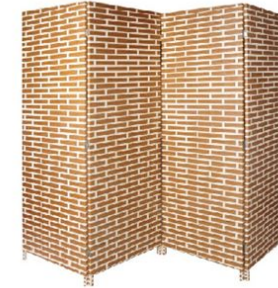

Model: WG-4
Size: H133*D62*W45 cm

New Model

Model: ST-4(brown)
ST-4(white)
Size: W40*D35*H58 cm

New Model

Model: ST-5(brown)
Size: W48*D40*H53 cm

Model: XG(Shoes Rack)
Size: H90*D40*W60 cm

Model: XG-5
Size: H100*D32*W92 cm

Model: XG-3(Shoes Rack With Door)
Size: H90*D40*W60 cm

Model: XG-6
Size: H100*D32*W80 cm

Model: XG-4(Open Shoes Rack)
Size: H66*L62*W24 cm

Model: XG-7
Size: H90*D35*W80 cm

Model: PF-1
Size: 180*200 cm(4 doors)
Packing: 5 SETS/CTN

Model: PF-3
Size: 180*200 cm(4 doors)
Packing: 5 SETS/CTN

Model: PF-9
Size: 180*200 cm(4 doors)
Packing: 5 SETS/CTN

Model: PF- 10
Size: 180*200 cm(4 doors)
Packing: 5 SETS/CTN

Model: PF-4
Size: 180*200 cm(4 doors)
Packing: 5 SETS/CTN