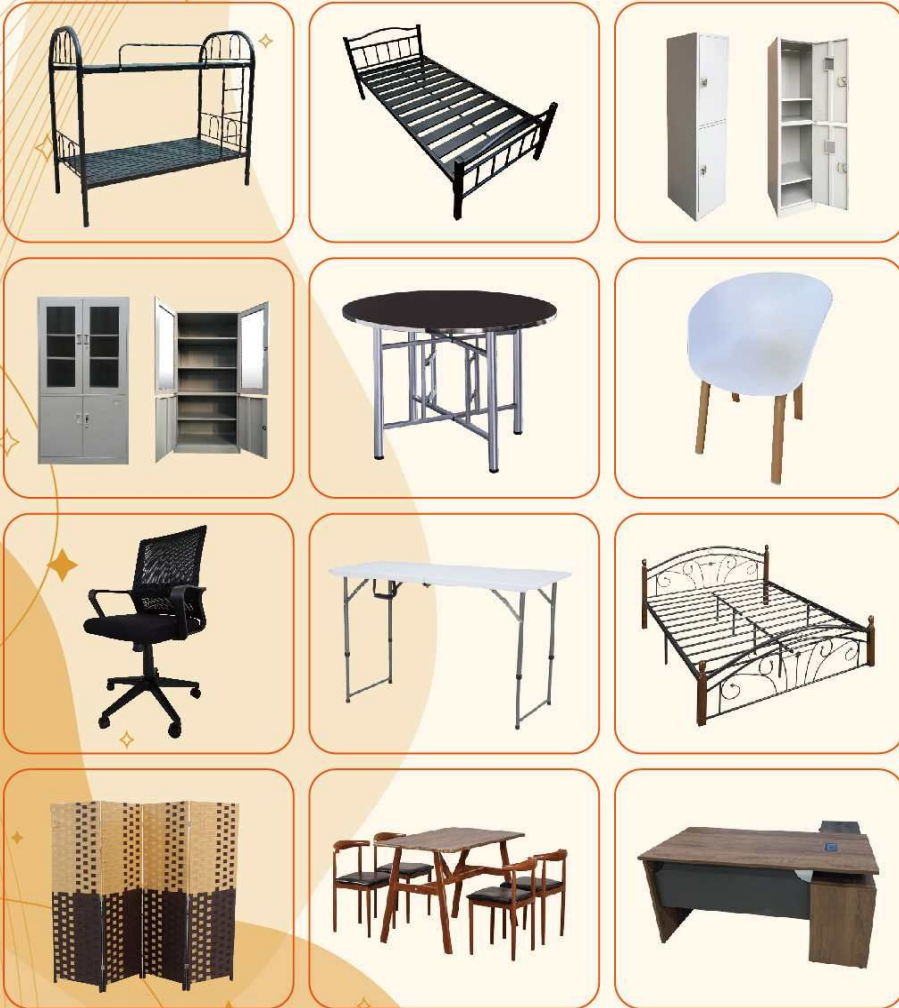

WAFRAH TRADING FZ-LLC

Leading the furniture industry, construct the warm and fragrant home.

WAFRAH TRADING FZ-LLC

+971-4-3966 710
+971-4-3966 707
+971-52-978 2739
info@wafrahtrade.com

Business Venue Building,
Office No. 305,
Umm Hurair Rd,
Oud Metha – Dubai.

Wafrah Trading Fz LLC has become one of the best regional supplier for the Office and Home Furnishings industry with a steady vision, robust infrastructure, strict quality management policies. We become one on the prominent players in the UAE home furnishing industry. Wafrah Trading FZ LLC has evolved into a well renowned in retail brands and being witness to one of the most dynamic & fastest transforming economies in the middle east regain, We always been focused at understanding the consumer trend & providing the best from around the globe in terms of quality, style, comfort & above all the best shopping experience.

Our main business extends retailing and wholesaling of Bed Sheets and pillows, Comforters in different quality, materials and designs, Bunk beds - heavy, medium & light duty, foam mattress , medical mattress , fire resistant mattress , folding mattress , divan beds , blankets , steel lockers , towel , roll carpet etc Moreover we do recognize, and inspire new designs, ideas and passions of our customers that help us to lead the industry to a different angle.